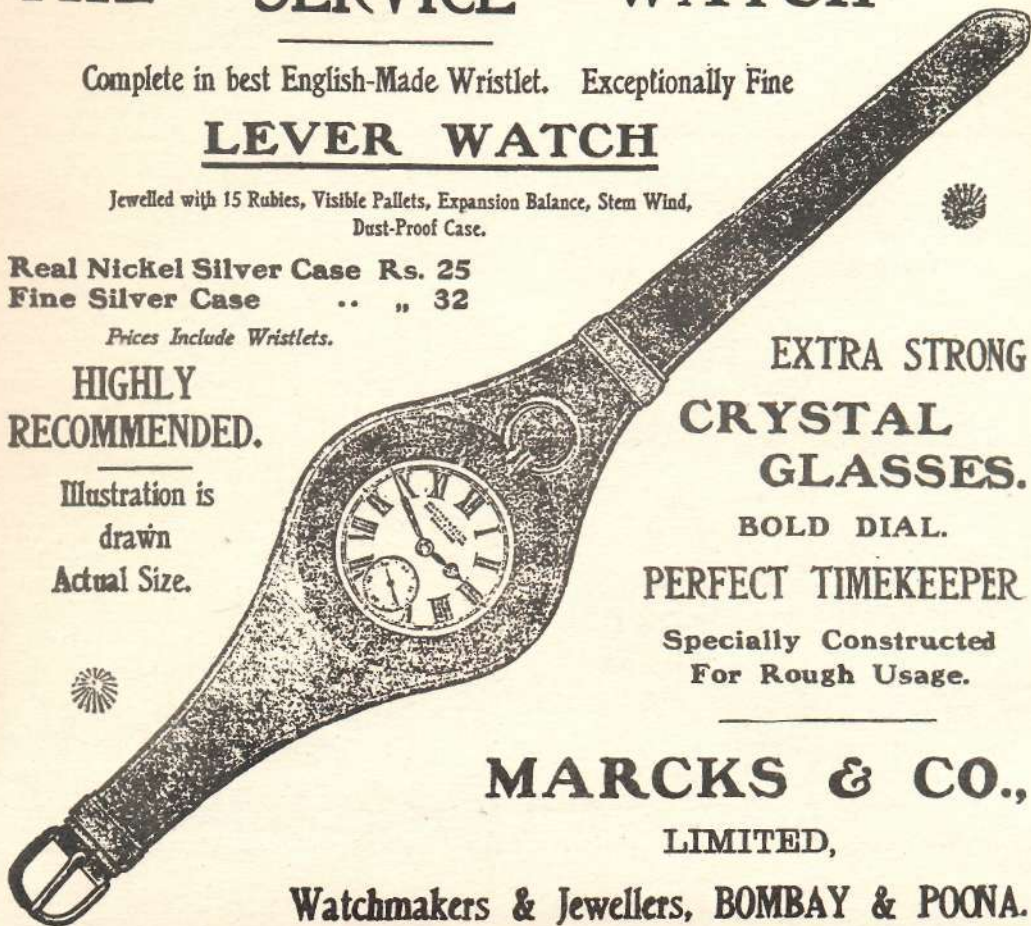

# THE "SERVICE" WATCH

Complete in best English-Made Wristlet. Exceptionally Fine

## LEVER WATCH

Jewelled with 15 Rubies, Visible Pallets, Expansion Balance, Stem Wind,  
Dust-Proof Case.

Real Nickel Silver Case Rs. 25  
Fine Silver Case .. .. 32

*Prices Include Wristlets.*

**HIGHLY  
RECOMMENDED.**

Illustration is  
drawn  
Actual Size.

EXTRA STRONG  
CRYSTAL  
GLASSES.

BOLD DIAL.

PERFECT TIMEKEEPER

Specially Constructed  
For Rough Usage.

**MARCKS & CO.,  
LIMITED,**

Watchmakers & Jewellers, BOMBAY & POONA.